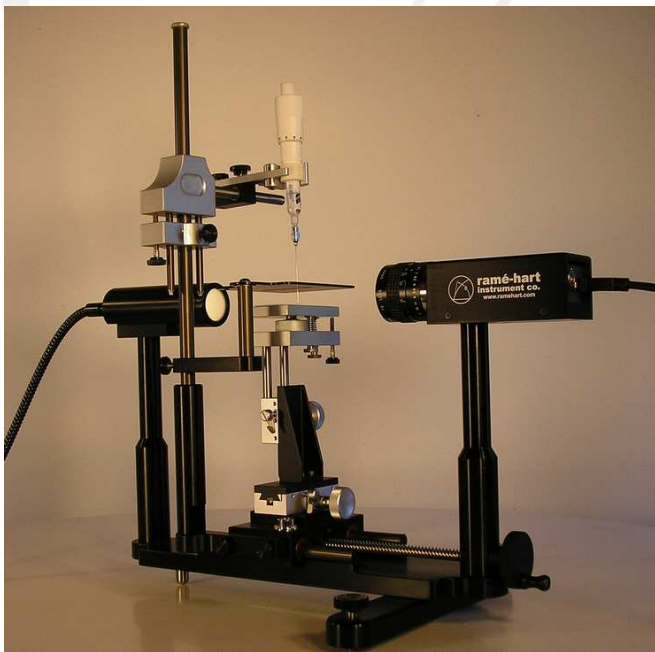

# ramé-hart Model 190

### ramé-hart Model 190 (p/n 190-U1)

Model 190 is an affordable and easy-to-use contact angle tool designed to offer the highest level of precision computer-aided contact angle analysis at the lowest possible acquisition cost. Model 190 accepts the Manual Tilting Base, Environmental Fixture, Wafer Support up to 4" in diameter, and other options. This turn-key system includes DROPimage CA software.

**What's in the box:** Goniometer with U1 Series Camera (100 fps), Microsyringe Fixture and Shade, Halogen Fiber Optic Illuminator, (1) Microsyringe Assembly and (1) 22g Straight Needle for manual dispensing, PC with SuperSpeed Interface and LCD, DROPimage CA Software, User Manual, Calibration Tool, and Storage Cover — everything needed to start taking contact angle measurements right out of the box.

### Specifications

<b>Stage Size</b>	2 x 3 in (51 x 76mm)
<b>Sample Size</b>	3 in (76mm) deep x unlimited
<b>Contact Angle Range</b>	0 to 180°
<b>Resolution</b>	0.1°
<b>Accuracy</b>	+/- 0.10°
<b>U1 Series Camera</b>	SuperSpeed USB 3.0, 1/3" CCD, 100fps, Sony Sensor, 659 x 494
<b>Backlighting</b>	Variable Fiber Optic Illuminator
<b>Stage</b>	Precision 3-Axis Locking Leveling
<b>Dimensions</b>	19 x 20 x 10 in (480x500x250mm)
<b>Weight</b>	14 lbs / 6.3 kg (excludes PC)
<b>Power Supply</b>	110 or 220 VAC
<b>DROPimage CA Tools</b>	Contact Angle Measurement Calibration Tool
<b>Spares</b>	Microsyringe Assy. 100-10-20 Needle 100-10-12-22 Set of Spares 100-SPARES-F Fiber Optic Bulb 100-00-FOB
<b>Options</b>	Automated Dispensing 100-22 Environmental Fixture 100-07-60 Software Upgrade 400-22-30 Manual Tilting Base 100-25-M Heated Enviro Cell 100-33 Hot Plate 100-33-HP Film Clamps 100-15 NIST Calibration Device 100-27-31-UPG